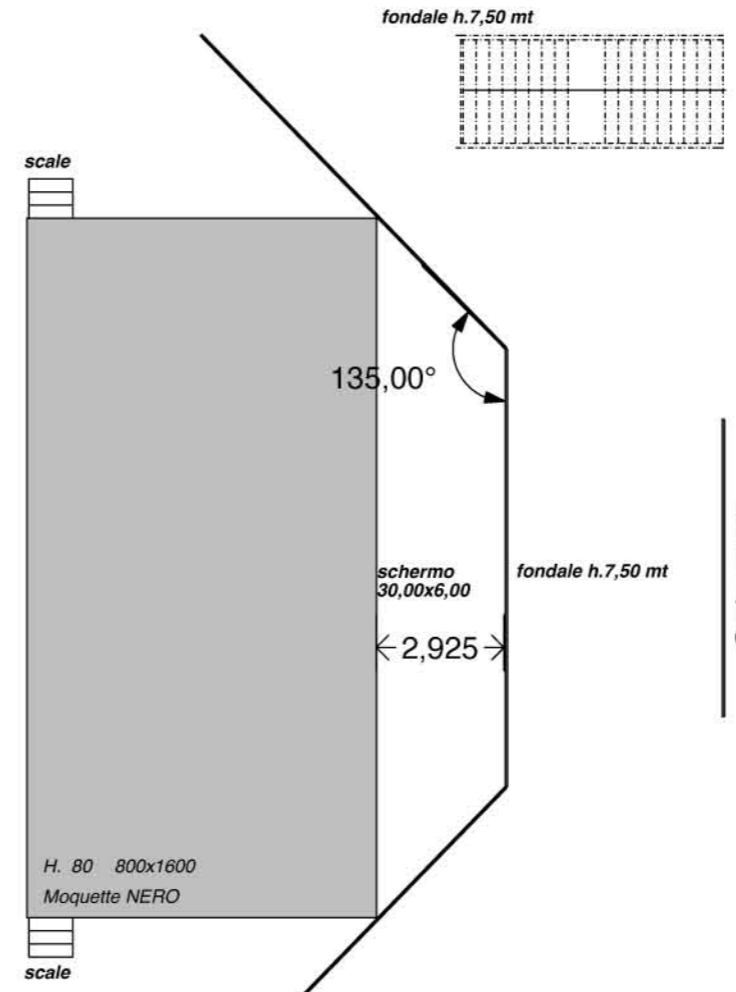

Unipol Arena

CONVENTION

500
posti

512

3,478

12,000